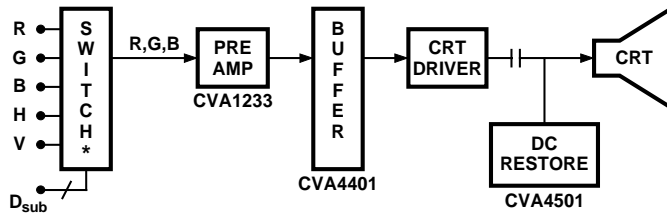

## DC Restore

| P/N     | V <sub>cc</sub> | Dynamic Range |
|---------|-----------------|---------------|
| CVA4501 | 150V            | 45V           |
| CVA4502 | 200V            | 55V           |

## Video Buffer & Level Shifter

| P/N     | Slew Rate  | Bandwidth | Output Voltage Level Shift | Supply Current | Supply Voltage |
|---------|------------|-----------|----------------------------|----------------|----------------|
| CVA4402 | 8,000V/μs  | 400MHz    | V <sub>IN</sub> -3V        | 5mA            | ±3V to ±15V    |
| CVA4403 | 11,000V/μs | 400MHz    | V <sub>IN</sub> -3V        | 5mA            | -8V to +12V    |