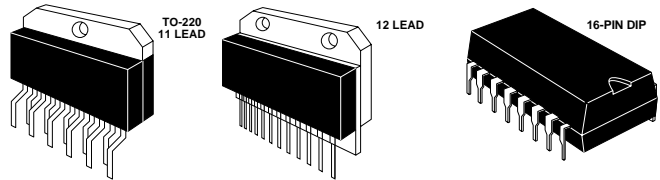

CRT Drivers

P/N	Topology	V_{cc}/V_{p-p}	Options	Channels	Horizontal F = kHz	Resolution	CRT Size Inches	Leads/Pkg.
CVA2400T	Cascode	80/50	G, EP	3	69	1280X1024	15, 17	11/TO-220
CVA2401T	Cascode	80/50	G, EP	3	85	1600X1280	17, 19	11/TO-220
CVA2403T	Cascode	80/50	G, EP	3	95	1600X1280	19, 21	11/TO-220
CVA2404T	Cascode	80/50		3	64	1280X1024	14, 15	11/TO-220
CVA2405T	Cascode	80/50		3	69	1280X1024	15, 17	11/TO-220
CVA2407T	Cascode	80/50		3	82	1280X1024	17, 19	11/TO-220
CVA2411TX	Cascode	80/50	G, EP, SH	3	69	1280X1024	15, 17	11/TO-220
CVA2412AX	Cascode	80/50	G, EP, SH	3	88	1600X1280	17, 19	11/TO-220
CVA2415TZ	Cascode	80/50		3	56	1280X1024	14, 15	11/TO-220
CVA2417TX	Cascode	80/50		3	64	1280X1024	15, 17	11/TO-220
CVA2419TX	Cascode	80/50		3	64	1280X1024	15, 17	11/TO-220
CVA2422TL	Cascode	80/50	G, EP	3	64	1280X1024	15, 17	11/TO-220
CVA2455T	Active Load	80/50		3	95	1600X1280	17, 19	11/TO-220
CVA2456T	Active Load	80/50		3	110	1600X1280	19, 21	11/TO-220
CVA3404T	Cascode	80/50	EP	3	64	1280X1024	14, 15	11/TO-220
CVA3405T	Cascode	80/50	EP	3	72	1280X1024	15, 17	11/TO-220
CVA3407T	Cascode	80/50	EP	3	85	1280X1024	17, 19	11/TO-220
CVA3415T	Active Load	80/50	EP	1	120	1600X1280	19, 21	11/TO-220
CVA3424T	Active Load	80/50		1	110	1600X1280	19, 21	11/TO-220
CVA6627S	Active Load	80/50		3	95	1600X1280	17, 19	12/SIP
CVA6629S	Active Load	80/50		3	105	1600X1280	19, 21	12/SIP
CVA24150T	Cascode	150/120	EP	1		HDTV	TV-Monitor	11/TO-220

EP = Emitter Peaking
G = Gain Control
SH = Small Heat Sink